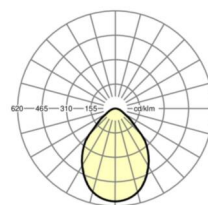

LIGHTING TECHNOLOGY

Placement	LED, Colour rendering/Light colour CRI ≥ 90 / 5000K
Colour tolerance (MacAdam)	3SDCM
Photobiological safety (Luminaire)	RG0
Nominal luminous flux	5775lm
Nominal luminous flux-emergency lighting mode	5775lm
LED service life	90000h L80/B10 (Tq 35°C), 100000h L80/B10 (Tq 25°C), 48000h L90/B10 (Tq 25°C)
Luminaire luminous efficiency	114lm/W
UGR lat./long.	17.9 / 17.8

MECHANICS

Housing colour	traffic white RAL 9016
Dimensions (LxWxDxH)	597mm x 597mm x 75mm
Ceiling system	cut-out ceilings [AD]
Weight (net)	10.9kg
Cable entry KE (X/Y)	279mm/17mm
Type of installation	Ceiling-mounted single installation, Ceiling-mounted trunking installation, Installation in clean room ceilings, Ceiling installation individual mounting

DEEP-LINK

<https://www.regiolum.de/en/article/62165016670>

Reference	LED 5800lm 950
ηLB	100 %
Φ ↓/↑	100 % / 0 %
UGR lat./long.	17.9 / 17.8
VDU	65° < 3000cd/m²

Dimensions

L	597 mm	Length
B	597 mm	Width
H	75 mm	Height
A1	536 mm	Mounting distance single mounting
X	279 mm	Distance cable infeed to the center of the luminaire on the X-axis
Y	17 mm	Distance cable infeed to the center of the luminaire on the Y-axis
