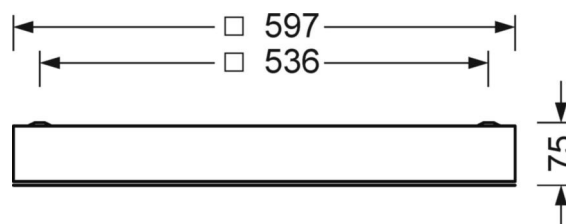

MECHANICS

Housing colour	traffic white RAL 9016
Dimensions (LxWxDxH)	597mm x 597mm x 75mm
Ceiling system	cut-out ceilings [AD]
Weight (net)	10.9kg
Cable entry KE (X/Y)	279mm/17mm
Type of installation	Ceiling-mounted single installation, Ceiling-mounted trunking installation, Installation in clean room ceilings, Ceiling installation individual mounting

DEEP-LINK

<https://www.regiolum.de/en/article/62165016670>

Reference	LED 5800lm 950
ηLB	100 %
Φ ↓/↑	100 % / 0 %
UGR lat./long.	17.9 / 17.8
VDU	65° < 3000cd/m²

Dimensions

L	597 mm	Length
B	597 mm	Width
H	75 mm	Height
A1	536 mm	Mounting distance single mounting
X	279 mm	Distance cable infeed to the center of the luminaire on the X-axis
Y	17 mm	Distance cable infeed to the center of the luminaire on the Y-axis
