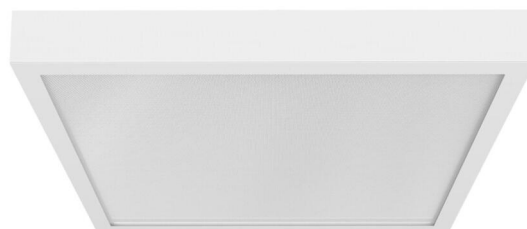

ELECTRICAL ENGINEERING

Controller	Electronic driver DALI2 (1 pcs.)
System output	51W
Mains voltage	230V/50Hz
Circuit breakers (inrush current)	15 pieces/B10, 24 pieces/B16, 24 pieces/C10, 40 pieces/C16
Energy efficiency class/light source	D

LIGHTING TECHNOLOGY

Placement	LED, Colour rendering/Light colour CRI ≥ 90 / 5000K
Colour tolerance (MacAdam)	3SDCM
Photobiological safety (Luminaire)	RG0
Nominal luminous flux	5775lm
Nominal luminous flux-emergency lighting mode	5775lm
LED service life	90000h L80/B10 (Tq 35°C), 100000h L80/B10 (Tq 25°C), 48000h L90/B10 (Tq 25°C)
Luminaire luminous efficiency	114lm/W
UGR lat./long.	17.9 / 17.8

MECHANICS

Housing colour	traffic white RAL 9016
Dimensions (LxWxDxH)	597mm x 597mm x 75mm
Ceiling system	cut-out ceilings [AD]
Weight (net)	10.9kg
Cable entry KE (X/Y)	279mm/17mm
Type of installation	Ceiling-mounted single installation, Ceiling-mounted trunking installation, Installation in clean room ceilings, Ceiling installation individual mounting

DEEP-LINK

<https://www.regiolum.de/en/article/62165016670>